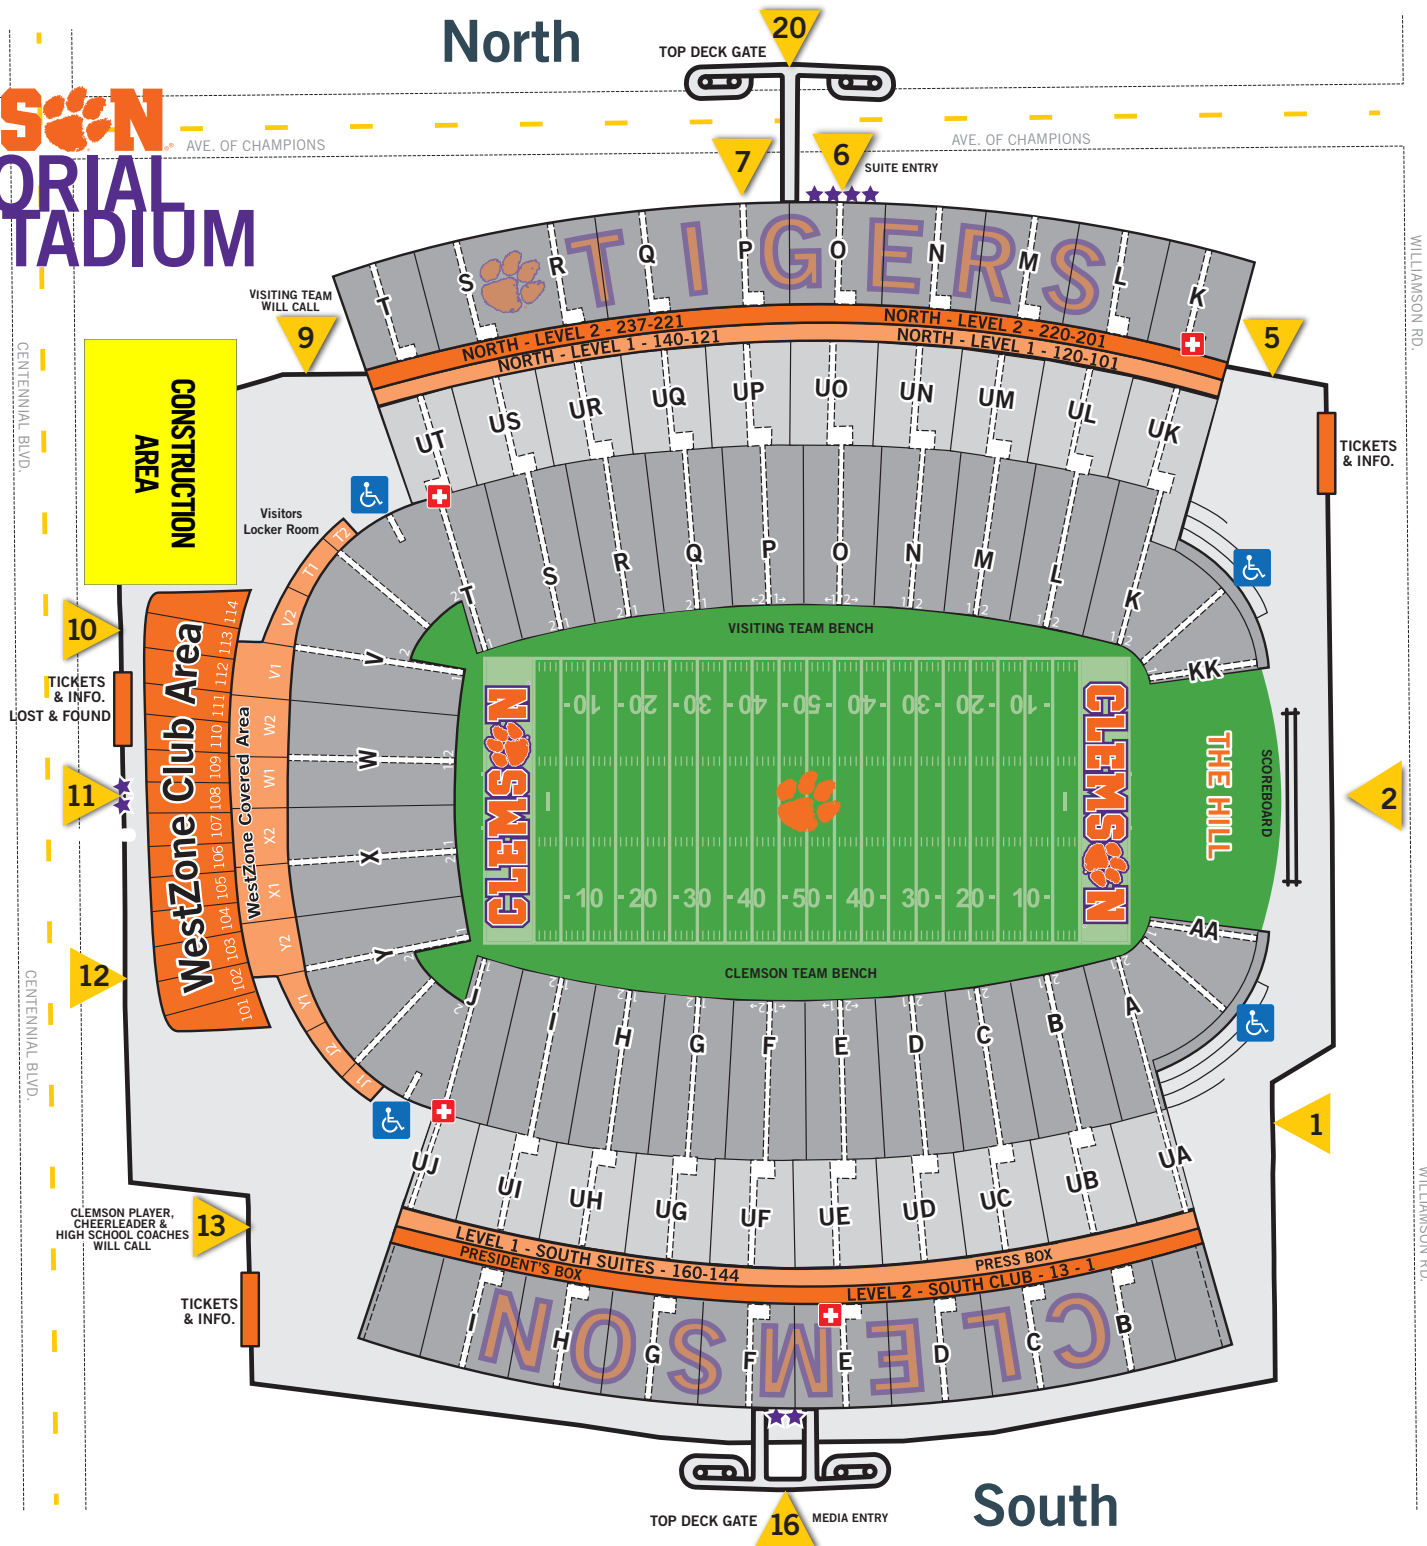

CLEMSON MEMORIAL STADIUM

North

West

East

South

- Gates
- First Aid Room
- Accessible Seating
- Suite Access Elevators