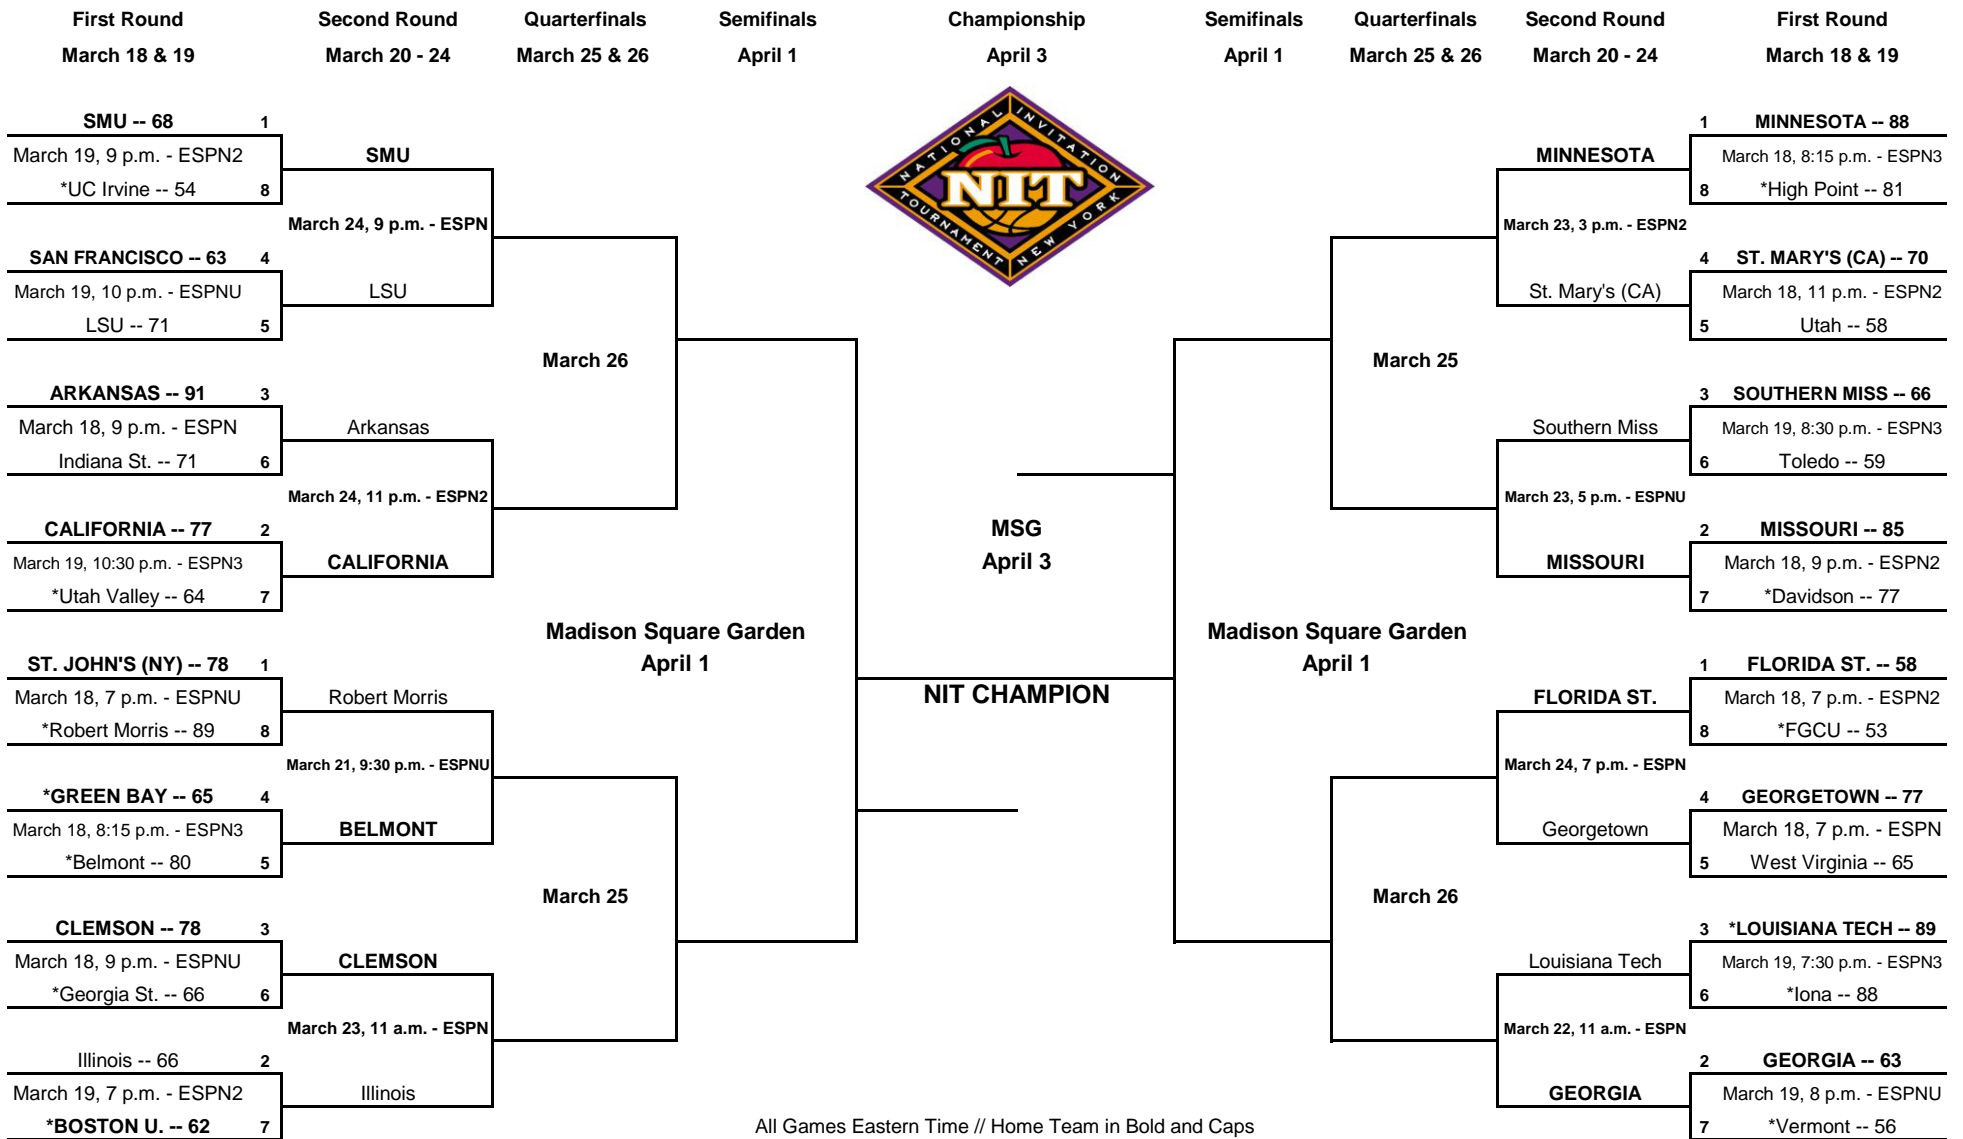

# 2014 NATIONAL INVITATION TOURNAMENT®

All Games Eastern Time // Home Team in Bold and Caps  
 \*Automatic Qualifiers - Regular Season Conference Champions