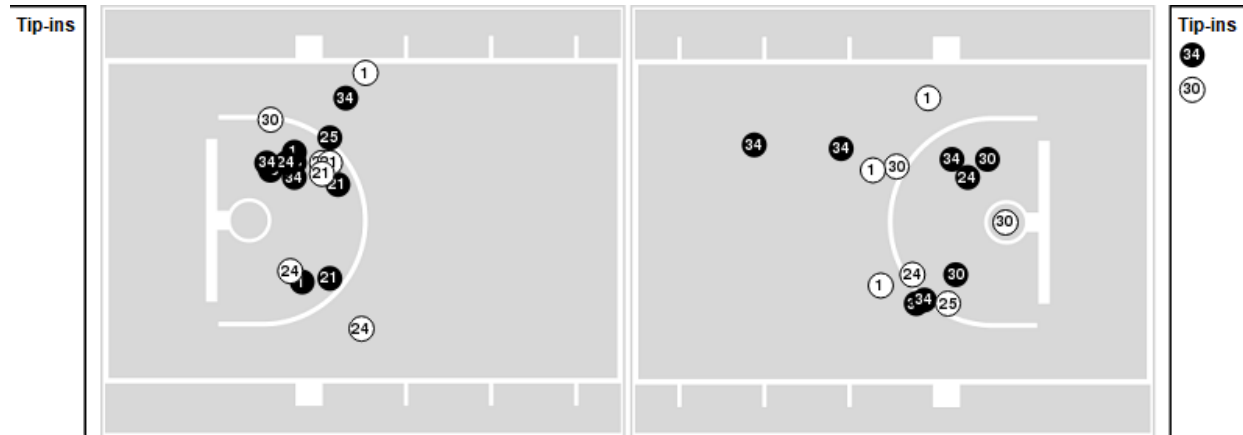

Blow Up Chart

● Made ○ Missed N - Player Number

Notre Dame	M/A	%
Field Goals	25/51	49
2 Points	21/37	57
3 Points	4/14	29
Free Throws	9/11	82

Notre Dame	M/A	%
Points in the Paint	40 (20 / 34)	59
Fast Break Points	9 (5/6)	83
Second Chance Points	4 (2/5)	40
Effective FG%	53