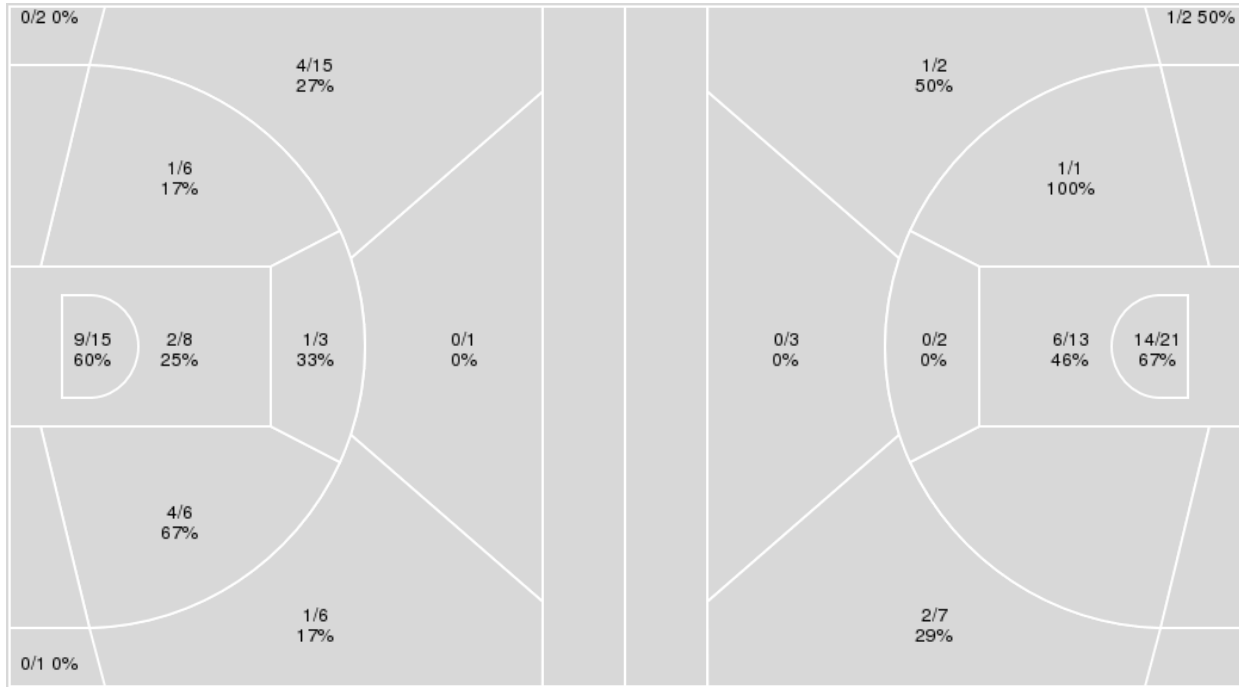

Officials: Maj Forsberg, Carla Fountain, Bruce Morris

{ Players => All; } FG Types => All; Results => All;

{ Players => All; } FG Types => All; Results => All;

Clemson

Notre Dame

Clemson	M/A	%
Field Goals	22/63	35
2 Points	17/38	45
3 Points	5/25	20
Free Throws	19/24	79

Notre Dame	M/A	%
Field Goals	25/51	49
2 Points	21/37	57
3 Points	4/14	29
Free Throws	9/11	82