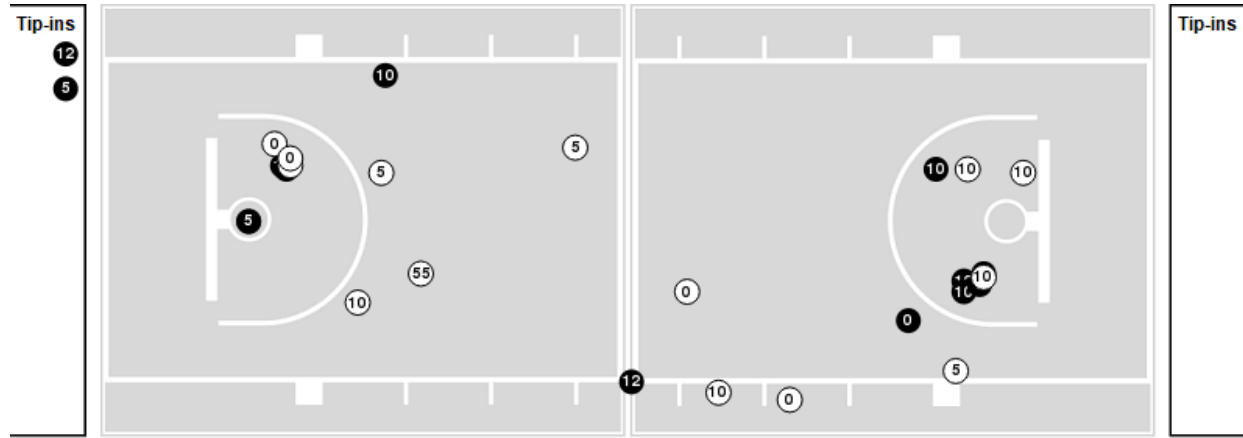

Blow Up Chart

Clemson	M/A	%
Field Goals	22/63	35
2 Points	17/38	45
3 Points	5/25	20
Free Throws	19/24	79

Clemson	M/A	%
Points in the Paint	22 (11 / 23)	48
Fast Break Points	10 (6/6)	100
Second Chance Points	18 (14/23)	61
Effective FG%	39