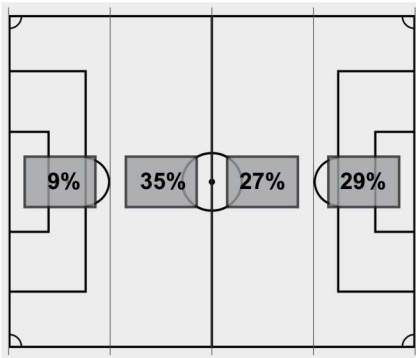

Saves by period	1	2	Total
Panthers	5	2	7
Tigers	1	4	5

Corner kicks	1	2	Total
Panthers	1	9	10
Tigers	5	1	6

Fouls	1	2	Total
Panthers	4	4	8
Tigers	3	4	7

**Scoring summary:**

No.	Time	Team	Goal scorer	Assist	Description
1.	53:52	CU	Makenna Morris (8)	Caroline Conti Renee Lyles	

**Cautions and ejections:**

YC - Tigers #9 80:20

Stadium: Historic Riggs Field

Officials: Referee: Christopher Grabas; Asst. Referee: Hillis (Ed) Waddell; Joseph Vera; Alt. Official: Tarik Veledar;

Offsides: Pittsburgh 5, Clemson 2.

**Soccer Box Score (Final)**  
**2023-24 Women's Soccer**  
**Pittsburgh vs Clemson (10/22/2023 at Clemson, UNITED STATES)**

Attacking Direction →

8	TOTAL SHOTS	10
5	SHOTS ON TARGET	8
7	SAVES	5
10	CORNERS	6
5	OFFSIDES	2
0	YELLOW CARDS	1
0	RED CARDS	0
49%	POSSESSION TOTAL	51%