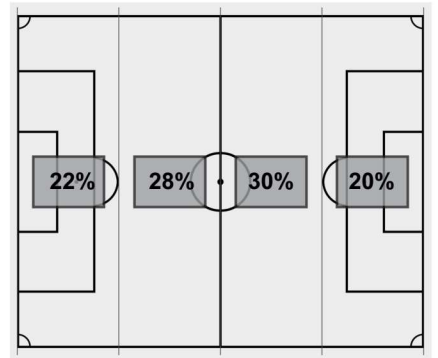

Saves by period	1	2	Total
Panthers	5	2	7
Tigers	1	4	5

Corner kicks	1	2	Total
Panthers	1	9	10
Tigers	5	1	6

Fouls	1	2	Total
Panthers	4	4	8
Tigers	3	4	7

**Scoring summary:**

No.	Time	Team	Goal scorer	Assist	Description
1.	53:52	CU	Makenna Morris (8)	Caroline Conti Renee Lyles	

**Cautions and ejections:**

YC - Tigers #9 80:20

Stadium: Historic Riggs Field

Officials: Referee: Christopher Grabas; Asst. Referee: Hillis (Ed) Waddell; Joseph Vera; Alt. Official: Tarik Veledar;

Offsides: Pittsburgh 5, Clemson 2.

**Soccer Box Score (Final)**  
**2023-24 Women's Soccer**  
**Pittsburgh vs Clemson (10/22/2023 at Clemson, UNITED STATES)**

Attacking Direction →

8	TOTAL SHOTS	10
5	SHOTS ON TARGET	8
7	SAVES	5
10	CORNERS	6
5	OFFSIDES	2
0	YELLOW CARDS	1
0	RED CARDS	0
49%	POSSESSION TOTAL	51%