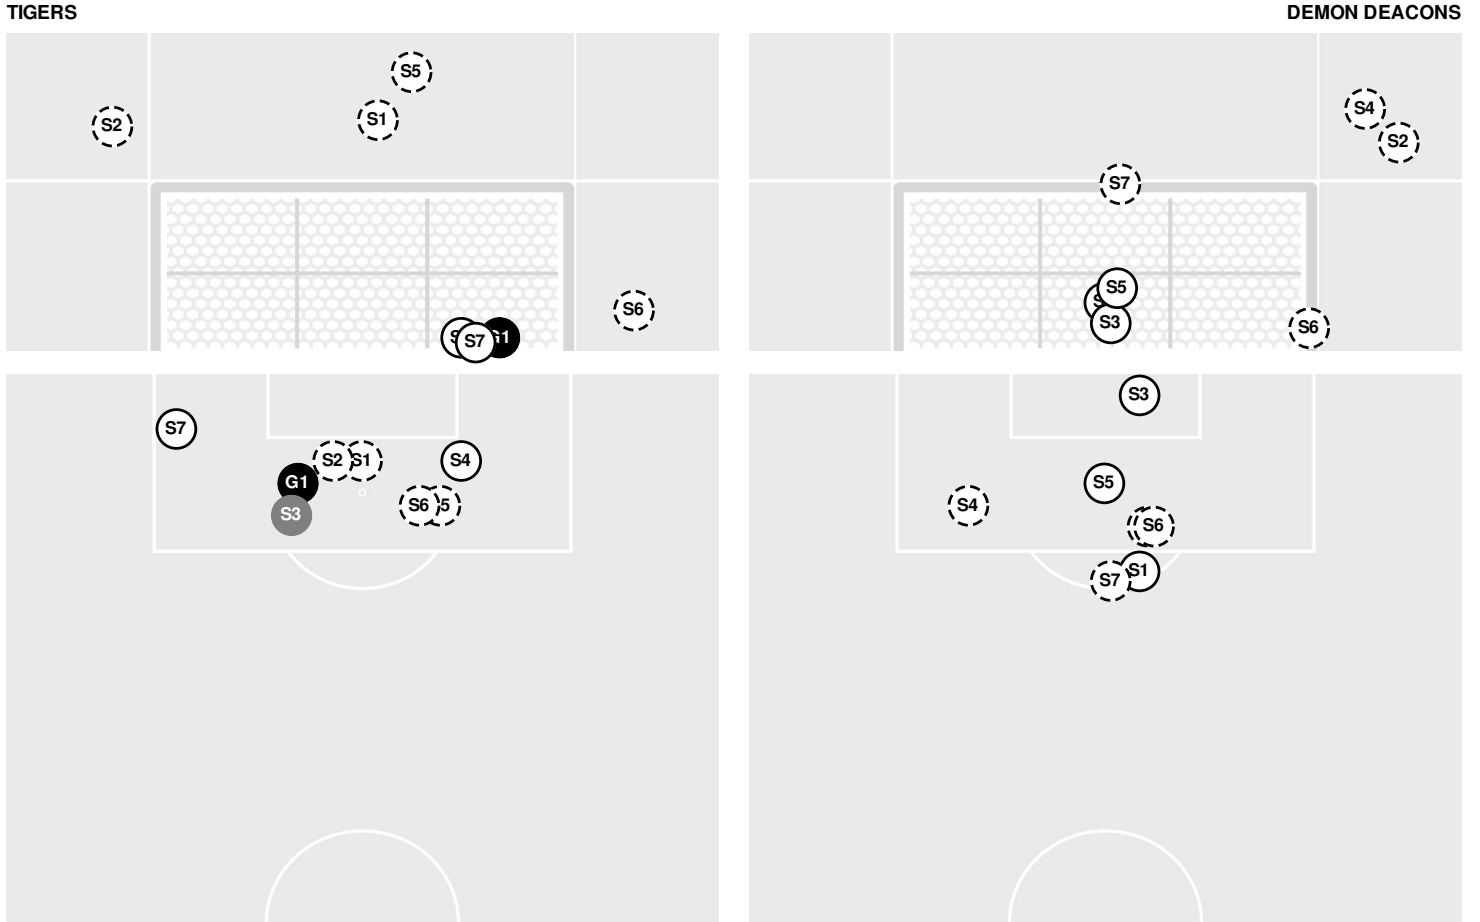

Officials: Lucas Feathers, Rick Rodgers, Jarred Mosher, Kayla Polonsky

		1st Half	2nd Half
Shots by Half Intervals	Tigers	4	4
	Demon Deacons	4	3

Shot Chart

S Shot Off Target
S Shot On Target
S Blocked
G Goal / Own Goal

Shot Summary

TIGERS				DEMON DEACONS			
No	Time	Player	Description	No	Time	Player	Description
G1	2'	9, Mackenzie Duff		S1	4'	33, Abbie Colton	Saved
S1	11'	24, Megan Bornkamp		S2	21'	13, Emily Morris	
S2	20'	5, Emily Brough		S3	24'	13, Emily Morris	Saved
S3	36'	8, Jenna Tobia	Blocked	S4	28'	9, Caiya Hanks	
S4	59'	24, Megan Bornkamp	Saved	S5	56'	33, Abbie Colton	Saved
S5	68'	9, Mackenzie Duff		S6	59'	9, Caiya Hanks	
S6	71'	23, Caroline Conti		S7	84'	16, Alex Wood	
S7	73'	13, Emma Wennar	Saved