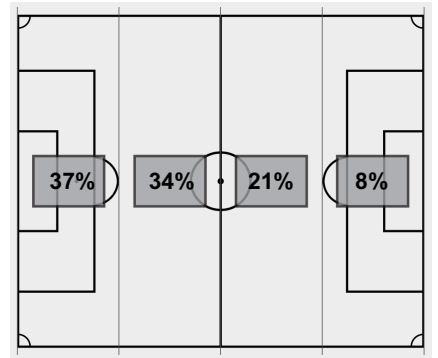

**Cautions and ejections:**

YC - Gamecocks #99 70:45; YC - Tigers #7 71:30; YC - Gamecocks #9 76:23

Stadium: Historic Riggs Field

Officials: Referee: Alyssa Nichols; Asst. Referee: Jason Kent; John RUsh; Alt. Official: Logan Weber;

Offsides: South Carolina 2, Clemson 2.

**Soccer Box Score (Final)**  
**2023-24 Women's Soccer**  
**South Carolina vs Clemson (8/17/2023 at Clemson, UNITED STATES)**

Attacking Direction →

5	TOTAL SHOTS	13
2	SHOTS ON TARGET	3
3	SAVES	2
4	CORNERS	11
2	OFFSIDES	2
2	YELLOW CARDS	1
0	RED CARDS	0
37%	POSSESSION TOTAL	63%