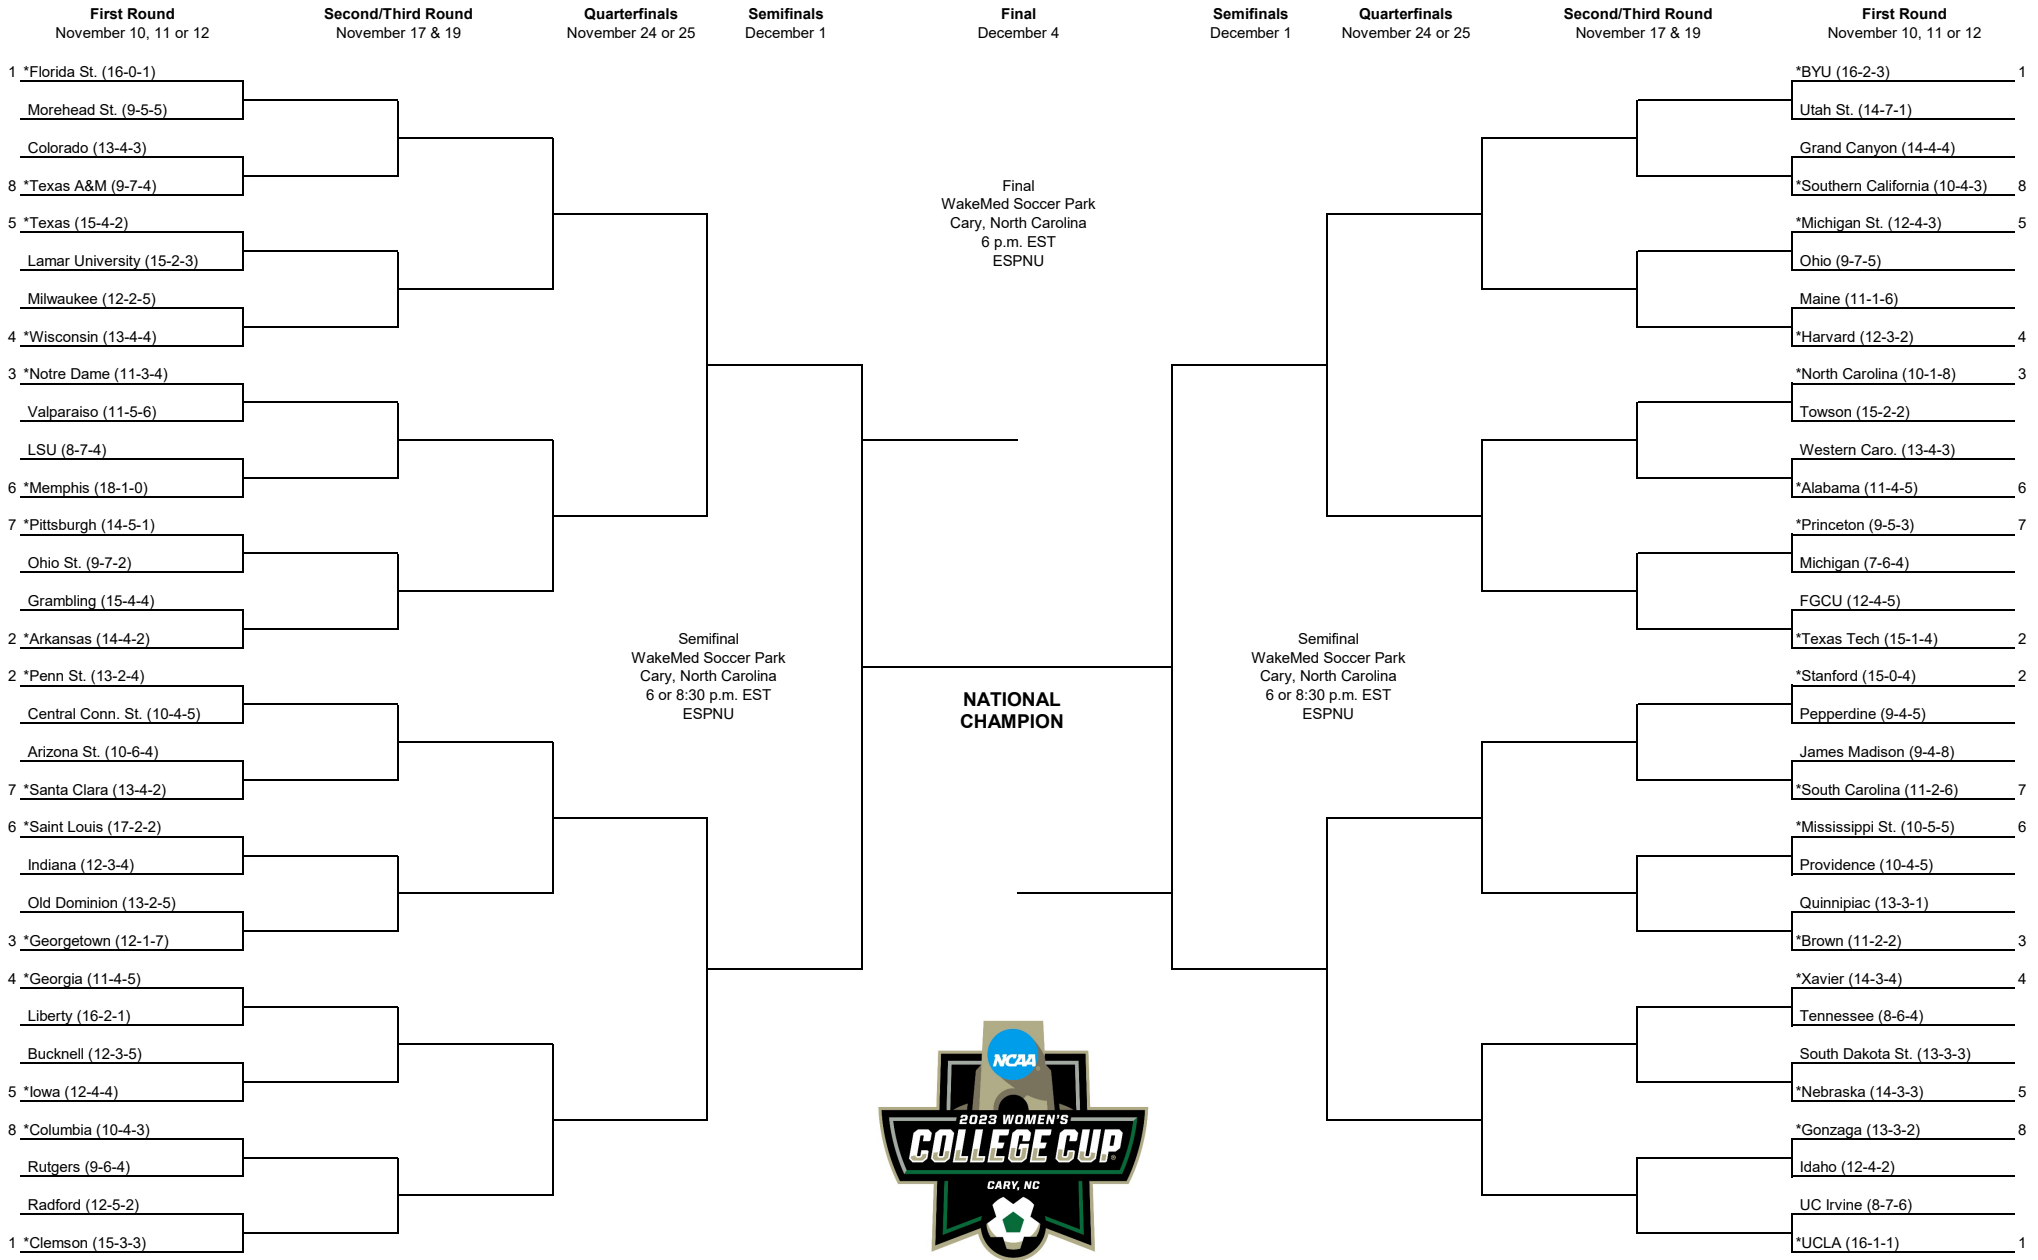

DIVISION I WOMEN'S
NCAA SOCCER CHAMPIONSHIP

*Host institution for preliminary round games.
All game times are Eastern standard time.
Order of semifinal games determined after quarterfinal round games are completed.
Second semifinal game will begin 45 minutes after conclusion of first game.